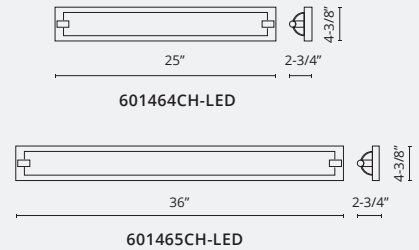

601465CH-LED

601464CH-LED

601464CH-LED / 601465CH-LED

Sophisticated LED technology meets vanity with modern simplicity

- Half cylinder shaped white opal glass
- Chrome details
- Metal side covers
- Dimmable with ELV dimmer (Not included)
- 120V

Color Temp 3000K
 CRI (Ra) >80
 Dimming 100% - 10%
 Rated Life 50,000 hours

Model	Voltage	Watt	LED Lumens	Delivered Lumens	Custom Options	Finish
601464CH-LED	120V	27W	2400	1400	2700K - 5000K Available Min. Qty May Apply	CH - Chrome
601465CH-LED	120V	40W	3600	2000		

601022CH-LED

601021CH-LED

601021CH-LED / 601022CH-LED

Sophisticated LED technology meets vanity with modern simplicity

- Rectangular shaped white gloss acrylic
- Chrome details
- Dimmable with ELV dimmer (Not included)
- 120V

Color Temp 3000K
 CRI (Ra) >80
 Dimming 100% - 10%
 Rated Life 50,000 hours

Model	Voltage	Watt	LED Lumens	Delivered Lumens	Custom Options	Finish
601021CH-LED	120V	27W	2400	1850	2700K - 5000K Available Min. Qty May Apply	CH - Chrome
601022CH-LED	120V	40W	3600	2500		