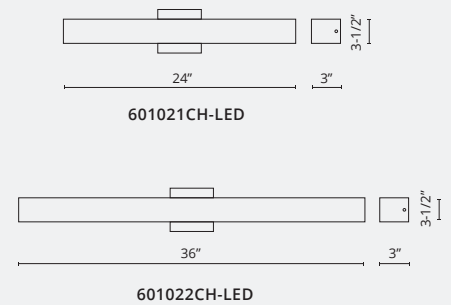

601465CH-LED

601464CH-LED

601464CH-LED / 601465CH-LED

Sophisticated LED technology meets vanity with modern simplicity

- Half cylinder shaped white opal glass
- Chrome details
- Metal side covers
- Dimmable with ELV dimmer (Not included)
- 120V

Color Temp 3000K
 CRI (Ra) >80
 Dimming 100% - 10%
 Rated Life 50,000 hours

Model	Voltage	Watt	LED Lumens	Delivered Lumens	Custom Options	Finish
601464CH-LED	120V	27W	2400	1400	2700K - 5000K Available Min. Qty May Apply	CH - Chrome
601465CH-LED	120V	40W	3600	2000		

601022CH-LED

601021CH-LED

601021CH-LED / 601022CH-LED

Sophisticated LED technology meets vanity with modern simplicity

- Rectangular shaped white gloss acrylic
- Chrome details
- Dimmable with ELV dimmer (Not included)
- 120V

Color Temp 3000K
 CRI (Ra) >80
 Dimming 100% - 10%
 Rated Life 50,000 hours

Model	Voltage	Watt	LED Lumens	Delivered Lumens	Custom Options	Finish
601021CH-LED	120V	27W	2400	1850	2700K - 5000K Available Min. Qty May Apply	CH - Chrome
601022CH-LED	120V	40W	3600	2500		