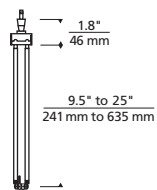

## TELE

Tele telescopes from 9" to 25" to bring the light right where you need it. Head rotates 360°, swivels 130° at the bracket, and the lamp rotates 290°. Low-voltage, MR16 lamp of up to 75 watts (not included).

### PRODUCT DIMENSIONS