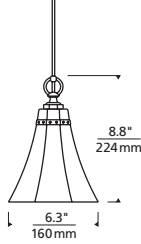

WHITE WITH SATIN NICKEL WITH DETAIL

WHITE WITH SATIN NICKEL WITHOUT DETAIL

MINI DELAWARE

A
P. 580

Octagonal flared glass shade ships with optional decorative metal detail (included). Includes low-voltage, 50 watt halogen bi-pin lamp or 6 watt replaceable LED module and six feet of field-cutttable suspension cable.

AMBER WITH ANTIQUE BRONZE WITH DETAIL

AMBER WITH ANTIQUE BRONZE WITHOUT DETAIL

PRODUCT DIMENSIONS

ANTIQUÉ BRONZE

SATIN NICKEL

MINI TAVERN

A
P. 580

Traditional schoolhouse-shaped glass shade with engraved ornate cap. Includes low-voltage, 50 watt halogen bi-pin lamp or 6 watt replaceable LED module and six feet of field-cutttable suspension cable.

PRODUCT DIMENSIONS

PRODUCT DETAILS

COMPLEMENTARY PRODUCT
SUSPENSION P. 286 / SEMI-FLUSH MOUNT P. 354

* INCLUDES 4" ROUND FLUSH CANOPY

** ANTIQUE BRONZE IS NOT AVAILABLE FOR KABLE LITE