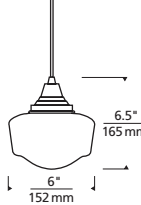

PRODUCT DIMENSIONS