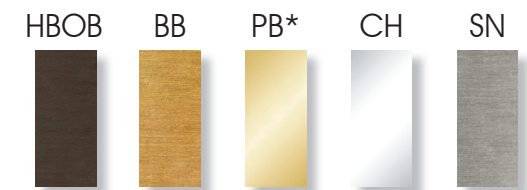

LICHTSTAR SPOTLIGHT  
SINGLE CANOPY

C-8110 & C-8120  
R-5900

C-8110 PB R-5900 BB

C-8110 R-5900 HOB

FINISH OPTIONS

\*Canopy C-8110 & C-8120 only.  
For complete ordering information, please refer to pages 130-131.

DIMENSIONS / BULBS

Decostar® 51 ALU 1x  
12V/35W - GU 5.3 - 36°

1100 Candela\*\*  
2900 Kelvin

0 Dimmable 100%

Manufactured by Osram GmbH

9250\*035-SPOT

\*\* Luminous intensity in a given direction

RELATED ITEMS