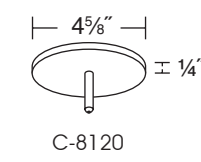

LICHTSTAR SPOTLIGHT  
SINGLE CANOPY

C-8110 & C-8120  
R-5900

C-8110 PB R-5900 BB

C-8110 R-5900 HOB

FINISH OPTIONS

\*Canopy C-8110 & C-8120 only.  
For complete ordering information, please refer to pages 130-131.

DIMENSIONS / BULBS

Decostar® 51 ALU 1x  
12V/35W - GU 5.3 - 36°

1100 Candela\*\*  
2900 Kelvin

0 Dimmable 100%

Manufactured by Osram GmbH

9250\*035-SPOT

\*\* Luminous intensity in a given direction

RELATED ITEMS