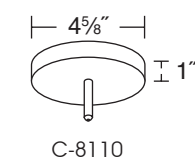

LICHTSTAR SPOTLIGHT  
SINGLE CANOPY

C-8110 & C-8120  
R-5900

C-8110 PB R-5900 BB

C-8110 R-5900 HOB

FINISH OPTIONS

\*Canopy C-8110 & C-8120 only.  
For complete ordering information, please refer to pages 130-131.

DIMENSIONS / BULBS

Decostar® 51 ALU 1x  
12V/35W - GU 5.3 - 36°

1100 Candela\*\*  
2900 Kelvin

0 Dimmable 100%

Manufactured by Osram GmbH

9250\*035-SPOT

\*\* Luminous intensity in a given direction

RELATED ITEMS