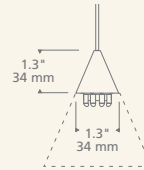

Pendants

Sola Pendant

Minimal pendant to customize with Metal, Glass, Fresco Glass, or Mesh Shade accessory (below, sold separately). 12 volt MR16 lamp of up to 50 watts (not included). Includes six feet of field-cutable suspension cable.

800	SYSTEM	SLP	FINISH
	MP MonoPoint	Z	Bronze
	RL Rail	S	Satin Nickel

Fresco Glass Shade Accessory

Colored glass shade accessory, richly layered in brilliant color. MR16 of up to 50 watts.

800SHDF	COLOR
AS	Amazon Frit
MS	Amber Frit
BS	Blue Frit
RS	Red Frit
WS	White Frit

Glass Shade Accessory

Colored frosted glass shade accessory. MR16 of up to 50 watts.

800SHDGLS	COLOR
A	Amber
B	Blue
W	White

Mesh Shade Accessory

Mesh metal shade accessory. MR16 of up to 50 watts.

800SHDMESH	FINISH
Z	Bronze
S	Satin Nickel

Metal Shade Accessory

Metal shade accessory. MR16 of up to 50 watts.

800SHDMTL	FINISH
Z	Bronze
S	Satin Nickel