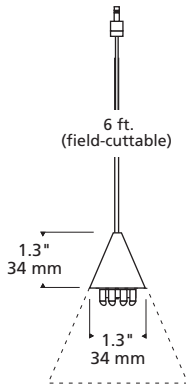

Sola Pendant

PENDANT

tiella_sola_pendant_spec.pdf

Sola Pendant with Glass Shade Accessory
Shown approximately 30% actual size.

Sola Pendant with Mesh Shade Accessory

Sola Pendant with Metal Shade Accessory

Sola Pendant with Fresco Shade Accessory

DESCRIPTION

Minimal pendant to customize with Metal, Glass, Fresco Glass or Mesh shade accessory. Includes six feet of field-cutttable suspension cable. Accessory required sold separately.