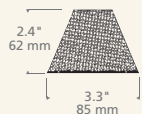

Glass Shade Accessory

Colored frosted glass shade accessory. MR16 of up to 50 watts.

800SHDGLS	COLOR
A	Amber
B	Blue
W	White

Mesh Shade Accessory

Mesh metal shade accessory. MR16 of up to 50 watts.

800SHDMESH	FINISH
Z	Bronze
S	Satin Nickel