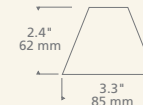

Metal Shade Accessory

Metal shade accessory. MR16 of up to 50 watts.

800SHDMTL	FINISH
Z	Bronze
S	Satin Nickel