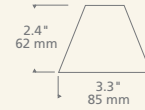

Glass Shade Accessory

Colored frosted glass shade accessory. MR16 of up to 50 watts.

800SHDGLS	COLOR
A	Amber
B	Blue
W	White

Mesh Shade Accessory

Mesh metal shade accessory. MR16 of up to 50 watts.

800SHDMESH	FINISH
Z	Bronze
S	Satin Nickel