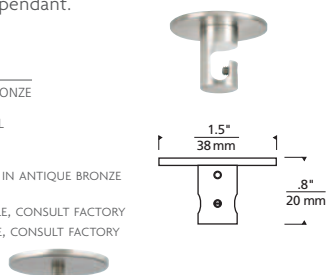

SWAG HOOK

Use as a creative tool to gracefully change a pendant's point of suspension from the mounting canopy to any point on the ceiling. Order one for each pendant.

700TDSWG	FINISH
Z	ANTIQU BRONZE
B	BLACK
S	SATIN NICKEL
W	WHITE

* VINTAGE SOCKET ONLY AVAILABLE IN ANTIQUE BRONZE AND SATIN NICKEL FINISHES
** CUSTOM CORD LENGTHS AVAILABLE, CONSULT FACTORY
*** CUSTOM CORD COLORS AVAILABLE, CONSULT FACTORY
**** SHIPS WITH MATCHING CANOPY