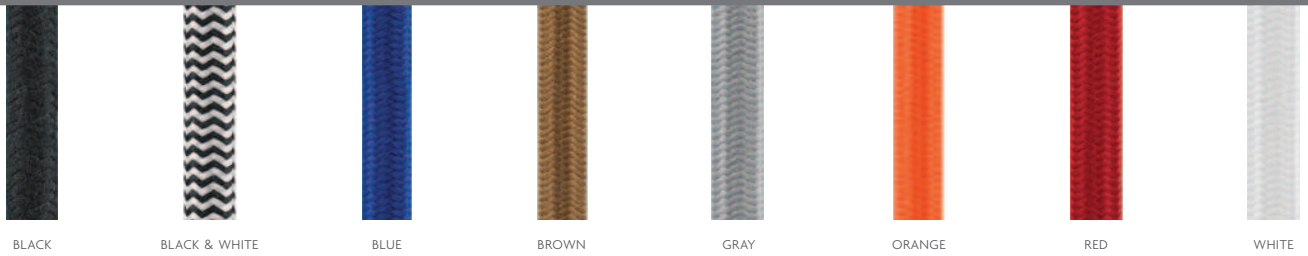

### 1 CHOOSE YOUR FABRIC CORD COLOR AND LENGTH.

While we showcase seven standard colors options and three standard field-cutable cord lengths, the possibilities are almost limitless. Contact us for alternate colors and custom lengths or let us cut your cords to size so you save time during installation.

### 2 CHOOSE YOUR SOCKET AND FINISH.

Select between the modern or the vintage socket in your ideal finish – both are perfect for a wide array of design aesthetics. A four inch flush canopy in the matching metal finish ships standard with every pendant. Due to the diameter of the cord, SoCo pendants do not currently work with our T~TRAK system or our multi-port canopies.

### 4 MAKE YOUR SELECTION WITH THE ORDERING GRID.

BLACK      BLACK & WHITE      BLUE      BROWN      GRAY      ORANGE      RED      WHITE

CUSTOM CORD COLORS AVAILABLE, CONSULT FACTORY.

ANTIQUE BRONZE      BLACK      SATIN NICKEL      WHITE

## SOCKET & CORD

700TDSOCOP	SOCKET	CORD LENGTH**	CORD COLOR***	FINISH****
M	MODERN	08' 8"	B BLACK	Z ANTIQUE BRONZE
V	VINTAGE*	16' 16"	I BLACK & WHITE	B BLACK
		24' 24"	U BLUE	S SATIN NICKEL
			N BROWN	NICKEL
			Y GRAY	W WHITE
			O ORANGE	
			R RED	
			W WHITE	