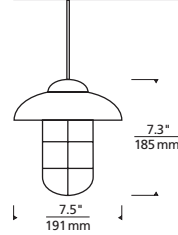

MINI ADMIRAL CLASSIC

Nautical-inspired mariner light with white glass diffuser, classic cage and rain guard detail. Includes low-voltage, 50 watt halogen bi-pin lamp or 6 watt replaceable LED module and six feet of field-cutable suspension cable.

PRODUCT DIMENSIONS

COMPLEMENTARY PRODUCT
WALL P. 408

MINI CARGO SOLID

Industrial-inspired dome-shaped metal shade. Includes low-voltage, 50 watt MR16 flood lamp and six feet of field-cutable suspension cable.