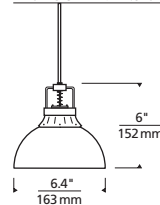

PRODUCT DIMENSIONS

COMPLEMENTARY PRODUCT
SUSPENSION P. 282

SEE P. 514 FOR ADDITIONAL APPLICATION PHOTO

* INCLUDES 4" ROUND FLUSH CANOPY

** ANTIQUE BRONZE IS NOT AVAILABLE FOR KABLE LITE