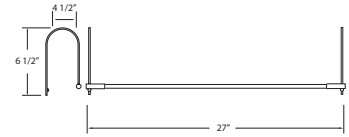

0081-27 - 27"

Model#	Finishes	Lamping / Wattage
0081-27	-03 Gold -S5 Satin Nickel -S6 Oil Rubbed Bronze	15 X 5W Festoon 8V Included 

0081 - 18"

Model#	Finishes	Lamping / Wattage
0081	-03 Gold -S5 Satin Nickel -S6 Oil Rubbed Bronze	10 X 5W Festoon 12V Included 

0081-9 - 9"

Model#	Finishes	Lamping / Wattage
0081-9	-03 Gold -S5 Satin Nickel -S6 Oil Rubbed Bronze	5 X 5W Festoon 24V Included 