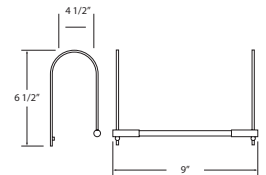

0081-27 - 27"

Model#	Finishes	Lamping / Wattage
0081-27	-03 Gold -S5 Satin Nickel -S6 Oil Rubbed Bronze	15 X 5W Festoon 8V Included 

0081 - 18"

Model#	Finishes	Lamping / Wattage
0081	-03 Gold -S5 Satin Nickel -S6 Oil Rubbed Bronze	10 X 5W Festoon 12V Included 

0081-9 - 9"

Model#	Finishes	Lamping / Wattage
0081-9	-03 Gold -S5 Satin Nickel -S6 Oil Rubbed Bronze	5 X 5W Festoon 24V Included 