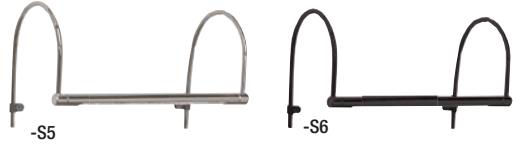

0081-27 - 27"

Model#	Finishes	Lamping / Wattage
0081-27	-03 Gold -S5 Satin Nickel -S6 Oil Rubbed Bronze	15 X 5W Festoon 8V Included 

0081 - 18"

Model#	Finishes	Lamping / Wattage
0081	-03 Gold -S5 Satin Nickel -S6 Oil Rubbed Bronze	10 X 5W Festoon 12V Included 

0081-9 - 9"

Model#	Finishes	Lamping / Wattage
0081-9	-03 Gold -S5 Satin Nickel -S6 Oil Rubbed Bronze	5 X 5W Festoon 24V Included 