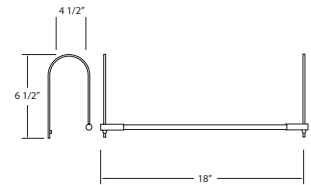

0081-27 - 27"

Model#	Finishes	Lamping / Wattage
0081-27	-03 Gold -S5 Satin Nickel -S6 Oil Rubbed Bronze	15 X 5W Festoon 8V Included 

0081 - 18"

Model#	Finishes	Lamping / Wattage
0081	-03 Gold -S5 Satin Nickel -S6 Oil Rubbed Bronze	10 X 5W Festoon 12V Included 

0081-9 - 9"

Model#	Finishes	Lamping / Wattage
0081-9	-03 Gold -S5 Satin Nickel -S6 Oil Rubbed Bronze	5 X 5W Festoon 24V Included 