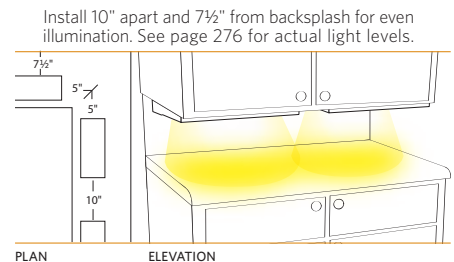

C Zeelite Xenon Low-Voltage (3 lights) - 26"

1. 1 HZ026RSF (White)
2. 2 HZ126RSF (Stainless Steel)
3. 3 HZ226RSF (Black)
4. 4 HZ326RSF (Bronze)

D Zeelite Xenon Low-Voltage (4 lights) - 34½"

1. 1 HZ035RSF (White)
2. 2 HZ135RSF (Stainless Steel)
3. 3 HZ235RSF (Black)
4. 4 HZ335RSF (Bronze)

E Zeelite Xenon Low-Voltage (6 lights) - 48"

1. 1 HZ048RSF (White)

FIXTURE DIMENSIONS

1. 9" L x 4¾" W x 1½" D
2. 17½" L x 4¾" W x 1½" D
3. 26" L x 4¾" W x 1½" D
4. 34½" L x 4¾" W x 1½" D
5. 48" L x 4¾" W x 1½" D

LAMP

Indoor use only
18W 12V wedge base xenon (included)

See page 231 for details about accessories for Zeelite.