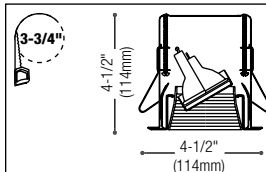

Adjustable Premium Die-Cast Step Baffle ☆☆☆

BKX

Aluminum Painted Step Baffle and Self-Flange

White Step Baffle and Self-Flange

One-colour luminaire features a one-piece die-cast flange and step baffle (except 305BKX). Recessed lamp rotates 360° horizontally and 35° vertically, can be aimed without removing trim. For mounting plates for use with remodelers see p. 546. Accommodates all ceiling types from 1/8" to 1-1/8" thick. For thicker ceilings see extra thick ceiling housing accessories on p. 547.