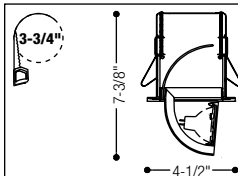

Elbow ☆☆☆

ST

White

Black

Versatile accent light utilizing miniature low voltage MR16 lamps. Elbow adjusts up to 70° vertically and 360° horizontally for focal lighting. Retracts to provide fully recessed downlight. Certified for wall mounting applications with 303 MRE using a 37W MR16 IR lamp. For mounting plates for use with remodelers see p. 547. Accommodates all ceiling types from 1/8" to 1-1/8" thick. For thicker ceilings see extra thick ceiling housing accessories on p. 547. For metal snoot see p. 546.

- 378BKX** Black
- 378STX** Brushed Steel
- 378WHX** White

Note: Frame-in Kit not applicable: **302ESX, 300ESX, 302ESICX, 302ESAICX.**

*Also suitable for wall mount applications (37W MR16 IR).

| INCANDESCENT | | |
|-----------------|--------------------|--------------------|
| NON-IC | IC | IC/AIRSEAL® |
| 302MRSPX | 302MRIC7SPX | 302MRAICSPX |
| 302MREX | 302MRIC9SPX | 302MRAICEX |
| 302MRLX | 37W MR16 IR | 50W MR16 |
| 50W MR16 | | 37W MR16 IR |
| 37W MR16 IR | | |
| REMODELER | | |
| 300MRSPX | | |
| 3401MREX | | |
| 50W MR16 | | |
| 37W MR16 IR | | |
| 303MRE* | | |
| 37W MR16IR | | |