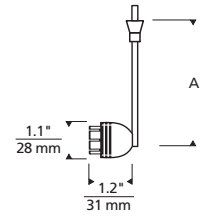

TILT

TILT WITH ROUND GLASS SHIELD ACCESSORY

Flexible minimalist head with multiple accessory options; rotates 360°, pivots 90°. Low-voltage, MR16 lamp of up to 50 watts (not included).

700	SYSTEM	TLT	LENGTH (A)	FINISH
FJ	FREEJACK		2"	Z ANTIQUE BRONZE
MO	MONORAIL	06	6"	C CHROME
MO2	TWO-CIRCUIT MONORAIL	12	12"	S SATIN NICKEL
WMO	WALL MONORAIL	18	18"	

Two-Circuit MonoRail Satin Nickel / End Caps / Remote
2x300 Watt 12 Volt Transformer / 4" Round Single-Feed
Canopy / 12" Power Extender / Flexible Connectors /
12" Rigid Standoffs / Tilt Heads / Round Glass Shield
Accessories Green / MR16 Lamps