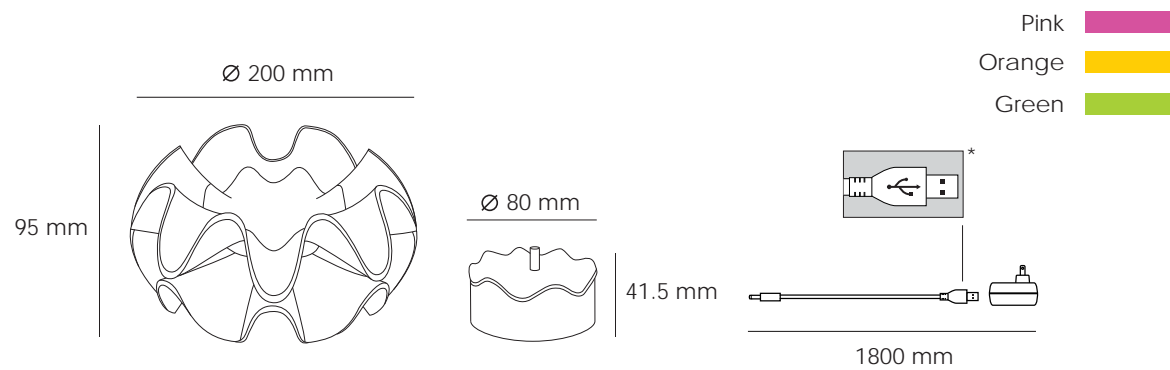

Flamenca

LC11_D

Material	Power Input		Switch
PMMA	AC: 100-240V/50-60Hz, DC: 5V, 1A Battery: AAx3		Touch Switch**
Certification	Net Weight	Power Consumption	
CE FC	0.36Kg	3W (max.)	

* Powered by either adapter, USB or battery.

** A gentle touch on the metallic-like plate will turn on the "dancing mode" to create a soft flowing effect. Press and hold on longer of the top plate to achieve various dimming illuminations and hold to turn off the light.