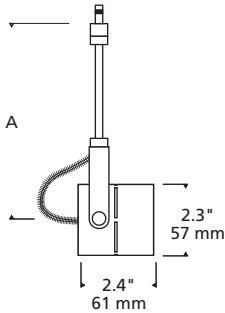

Focus

Architectural Head

Shown approximately 30% actual size.

tiella_focus_spec.pdf

DESCRIPTION

Classic head rotates 360° around stem, pivots 270°.

SYSTEM

Available for MonoPoint and Rail.

COLOR

None.

FINISH

Bronze, Satin Nickel.

LAMP

Low-voltage 12 Volt MR16 lamp of up to 50 Watts (not included).

ACCESSORIES

None.

WEIGHT

0.15 lb./0.07 kg. ±

ORDERING INFORMATION

800	SYSTEM	FCS	LENGTH (A)	FINISH
	MP MonoPoint		04 3"	Z Bronze
	RL Rail		06 6"	S Satin Nickel
			12 12"	
			18 18"	

tiella
real light, real simple

7400 Linder Avenue T 847.410.4400
Skokie, Illinois 60077 F 847.410.4500
www.tiella.com

800 _____ FCS _____

FIXTURE TYPE: _____

JOB NAME: _____

Focus

Classic head rotates 360° around stem, pivots 270°.
12 volt MR16 lamp of up to 50 watts (not included).

800	SYSTEM	FCS	LENGTH (A)	FINISH
	MP MonoPoint	04	3"	Z Bronze
	RL Rail	06	6"	S Satin Nickel
		12	12"	
		18	18"	